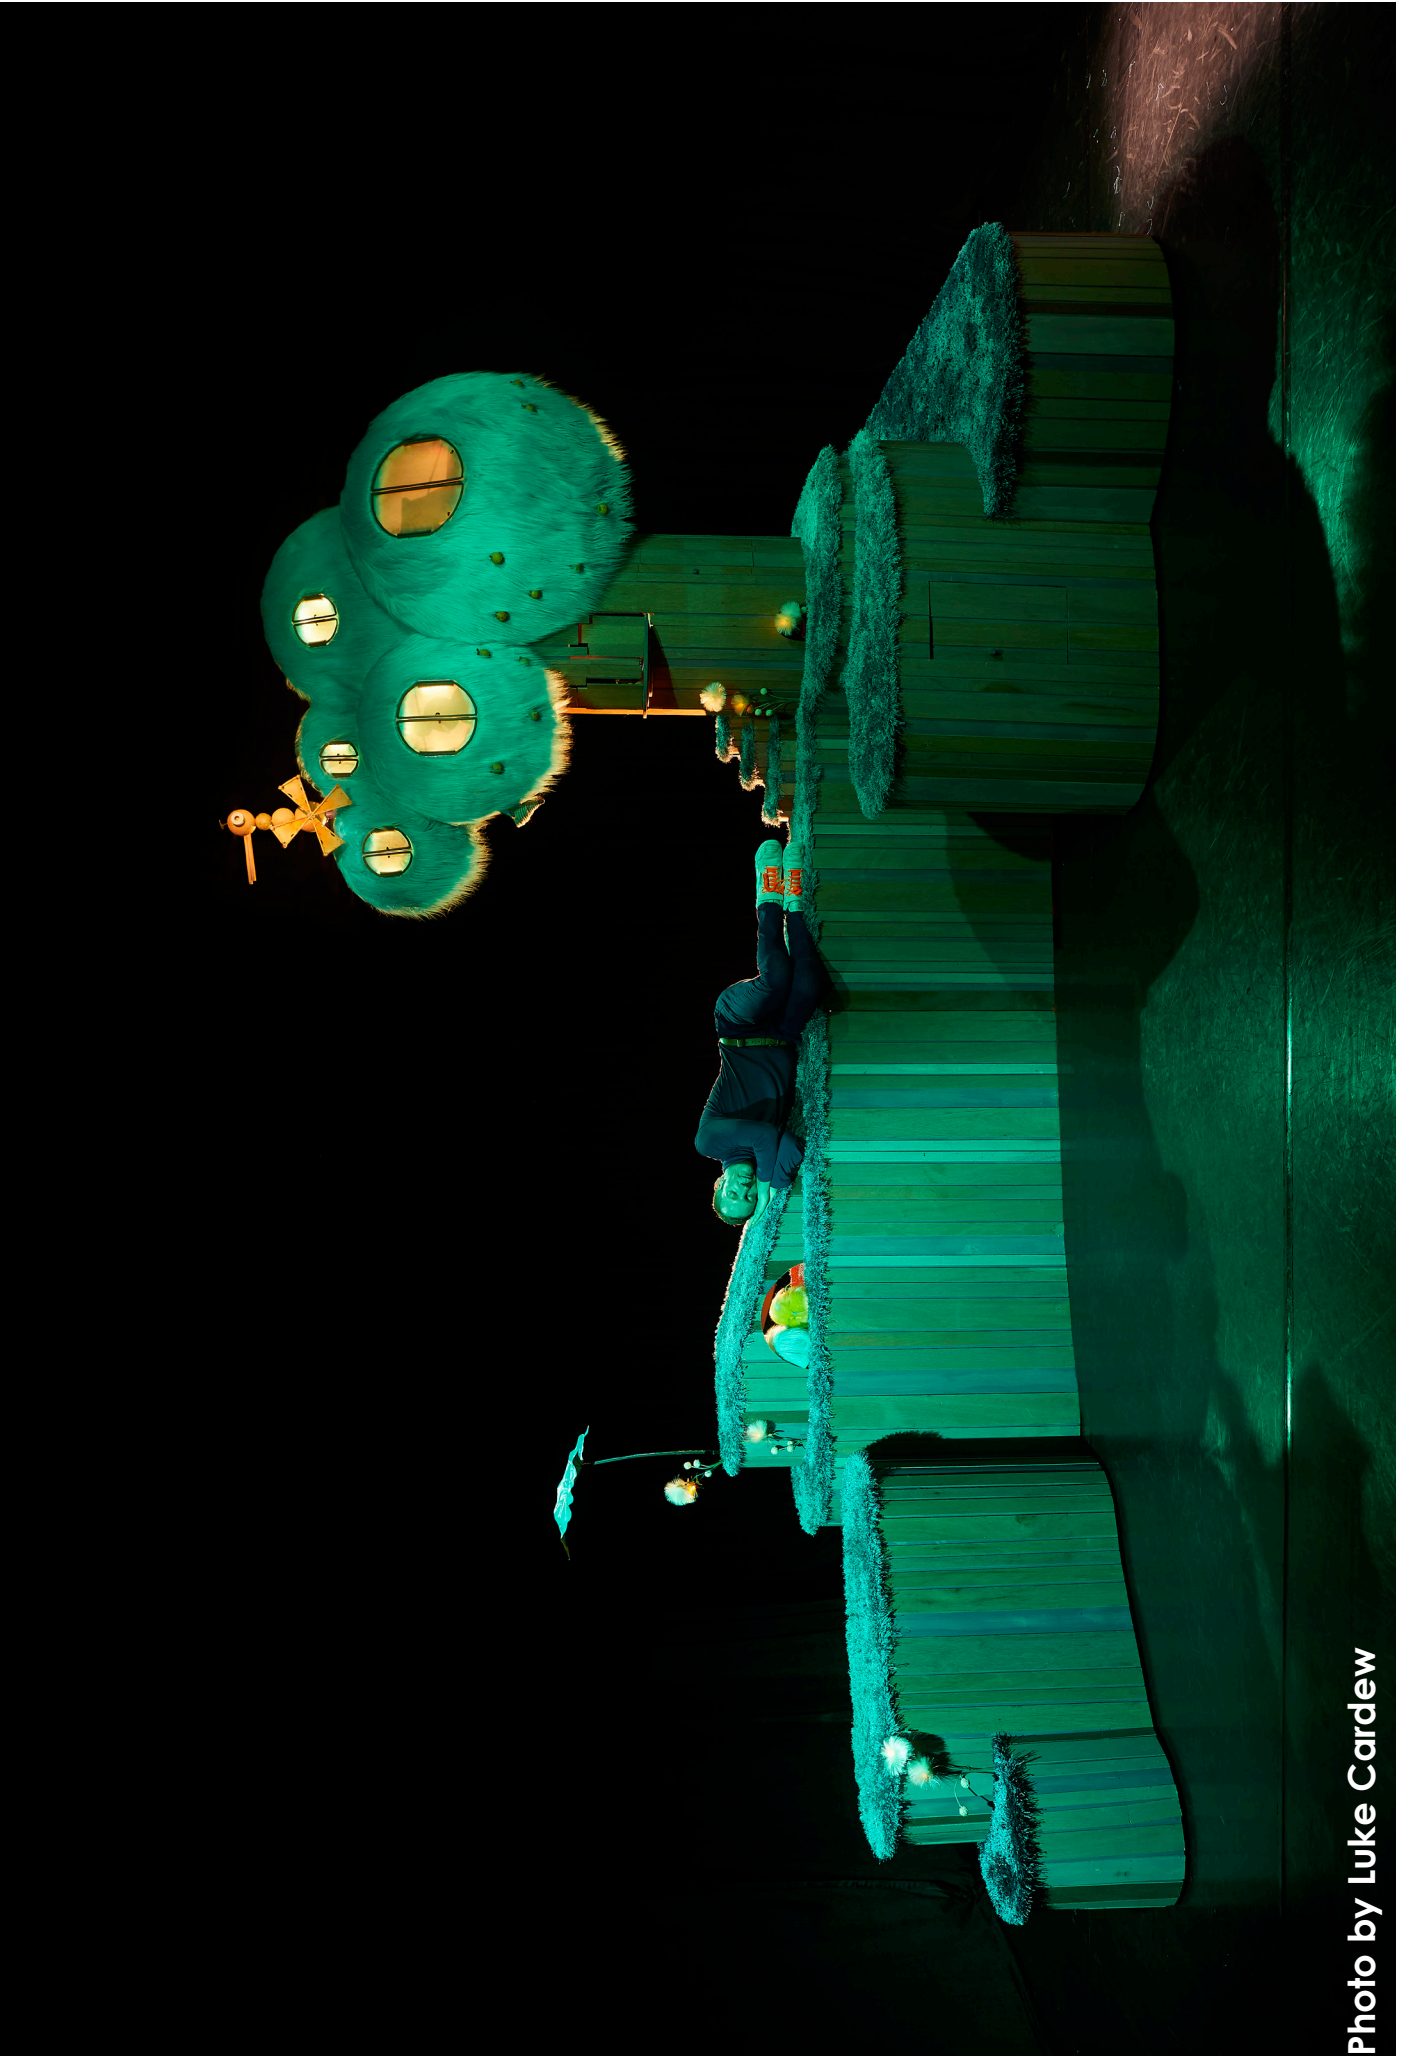

## SENSORY GUIDE

Photo by Luke Cardew

## SYNOPSIS:

A slightly sideways tale about unexpected friendship, finding where you fit and learning to mix it up a little.

In Mort's Village everything has its place, every day is the same and everyone likes it that way. Until one morning, crash, boom, bang... down comes Beep.

What is this annoying interruption to Mort's breakfast molly melon, who is this noisy robot girl, and how will she find her home?

With Windmill's trademark design, gentle storytelling, music and puppetry, Beep tells the story of what happens when someone new comes to town.