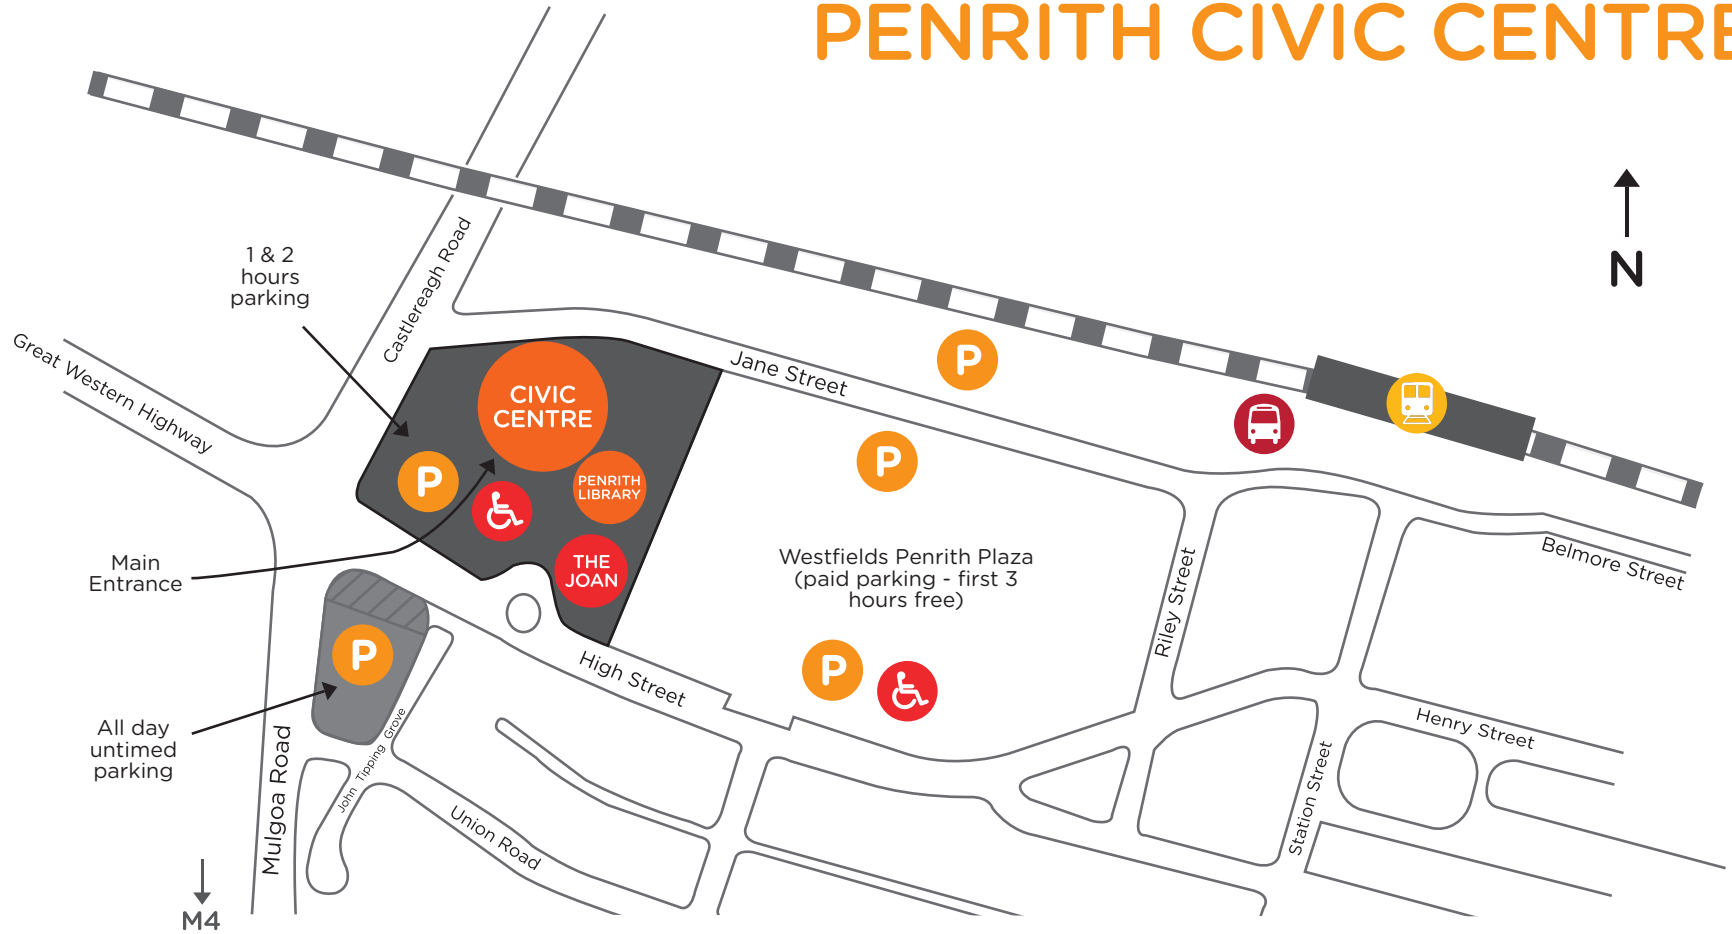

PARKING NEAR THE PENRITH CIVIC CENTRE

Penrith City Council
601 High Street
Penrith NSW 2750

PO Box 60, Penrith
NSW 2751 Australia

T 4732 7777
F 4732 7958
council@penrithcity.nsw.gov.au
penrithcity.nsw.gov.au